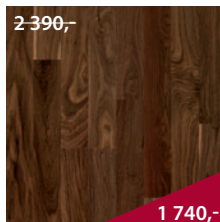

2
OŘECH AM. KANSAS
Country
152N85VA50KW0